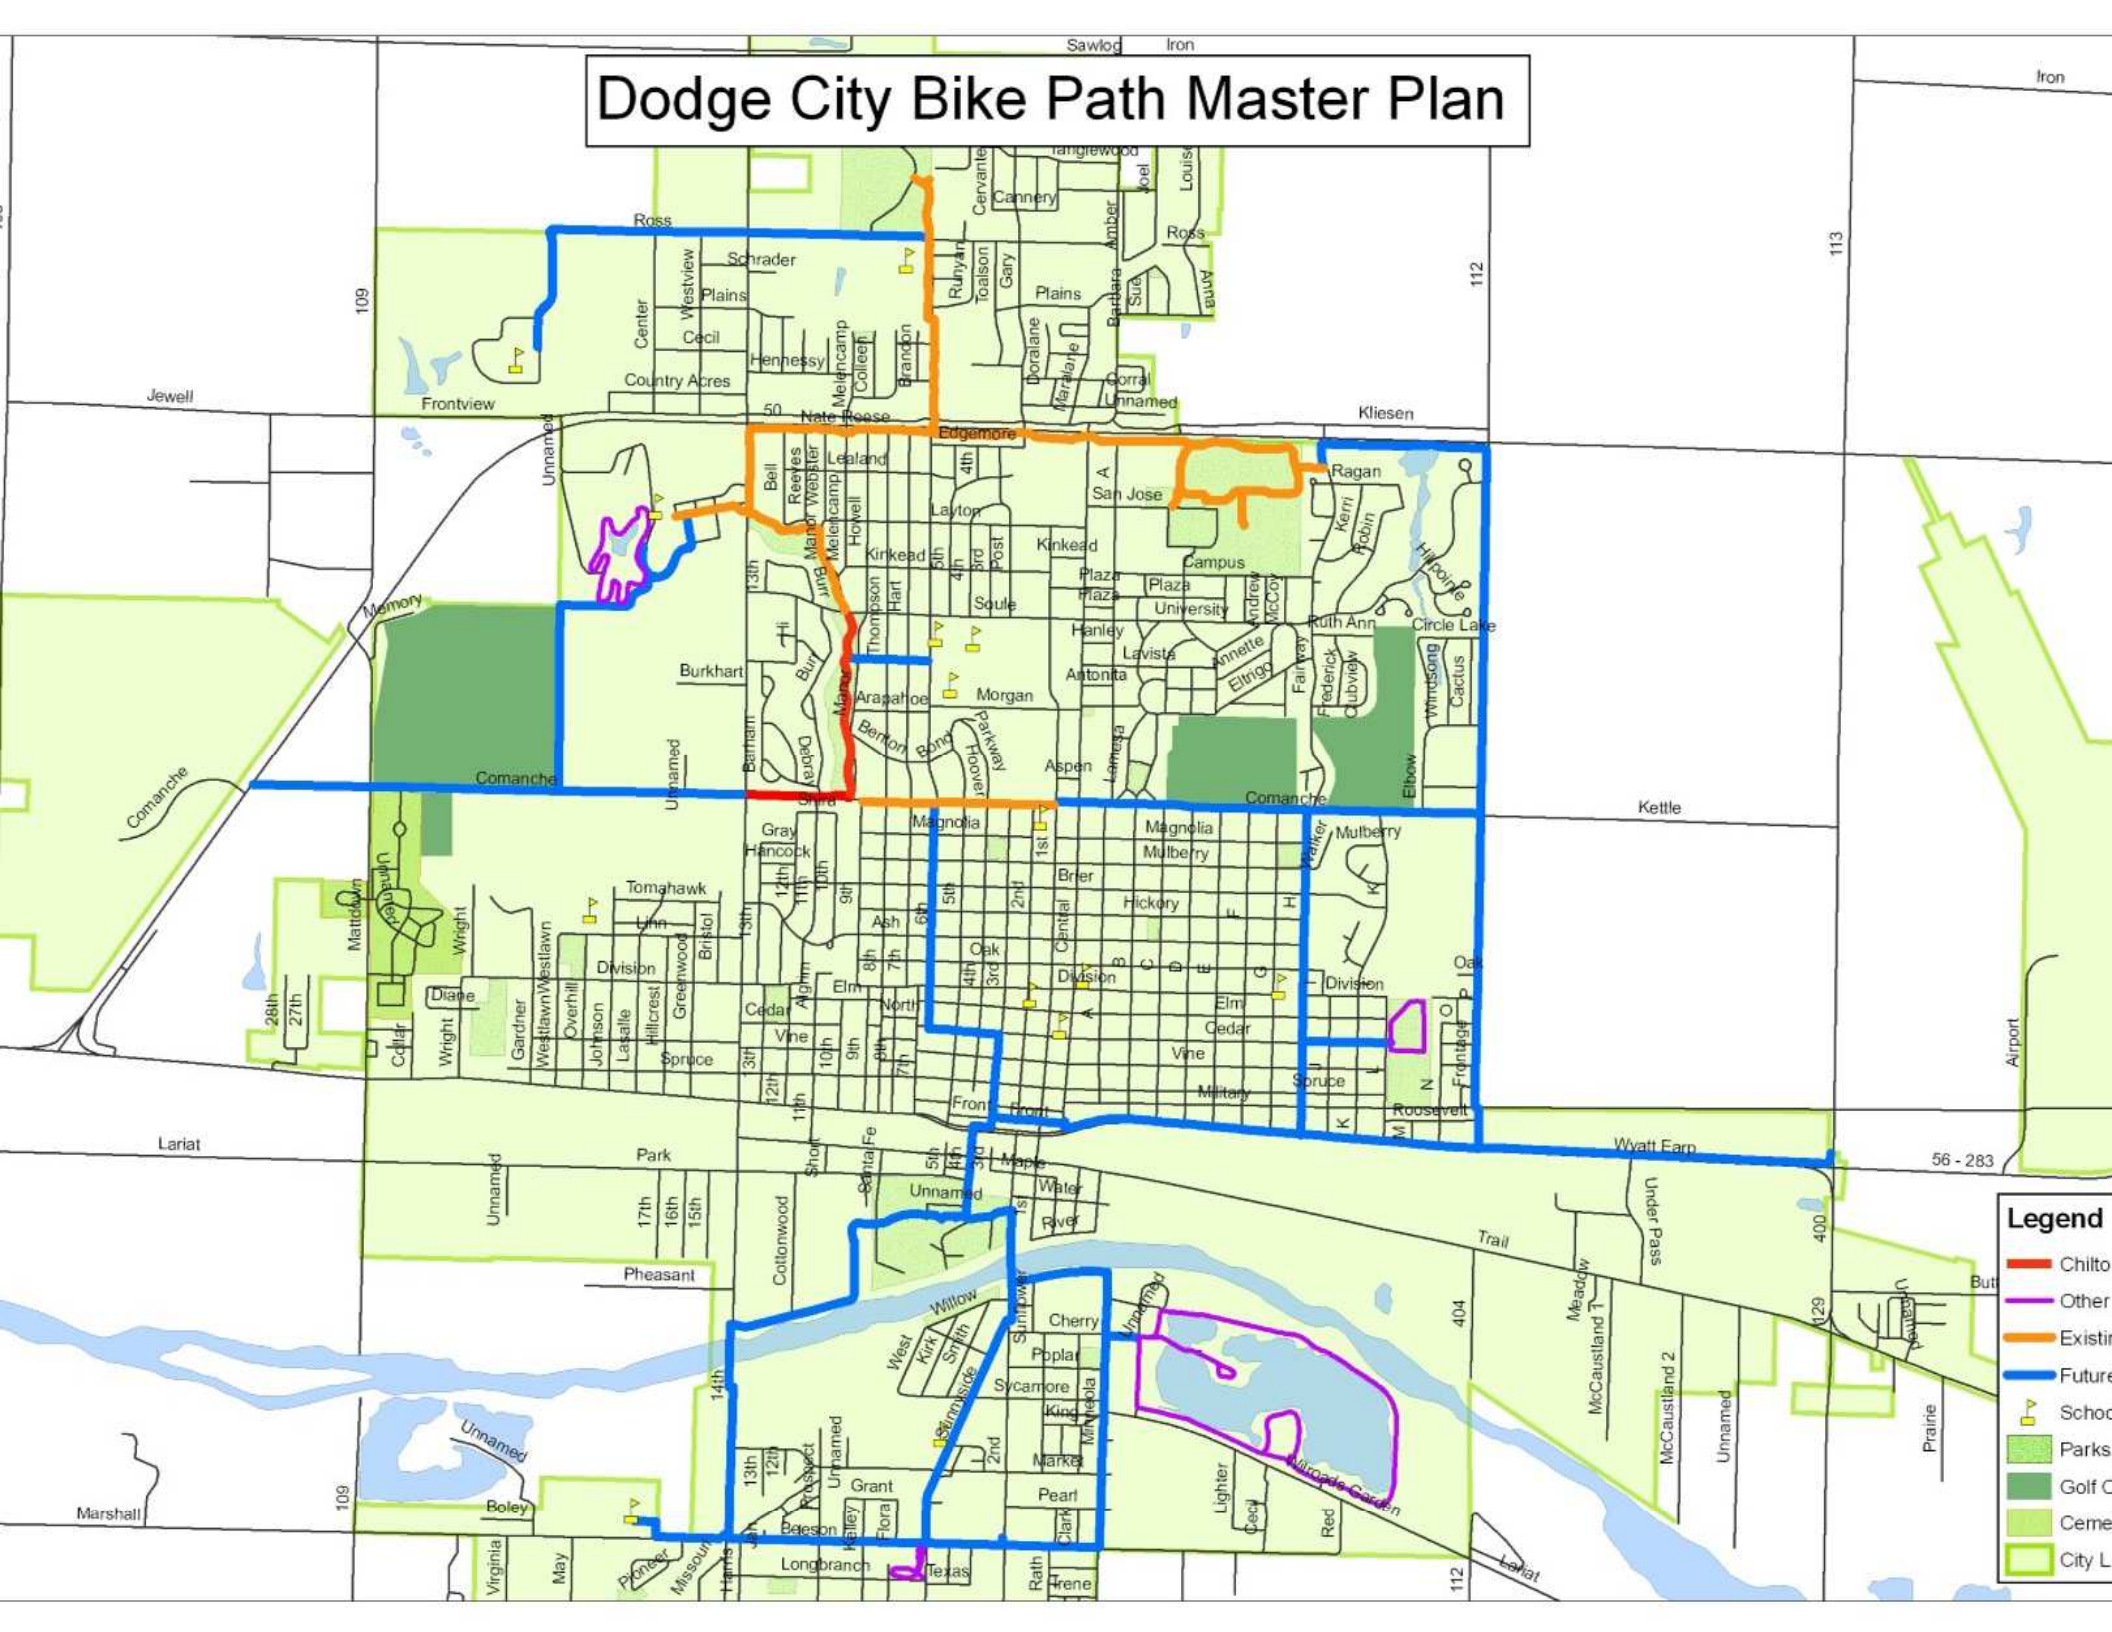

Dodge City Bike Path Master Plan

Legend

- Chilton
- Other
- Existing
- Future
- School
- Parks
- Golf C
- Ceme
- City L